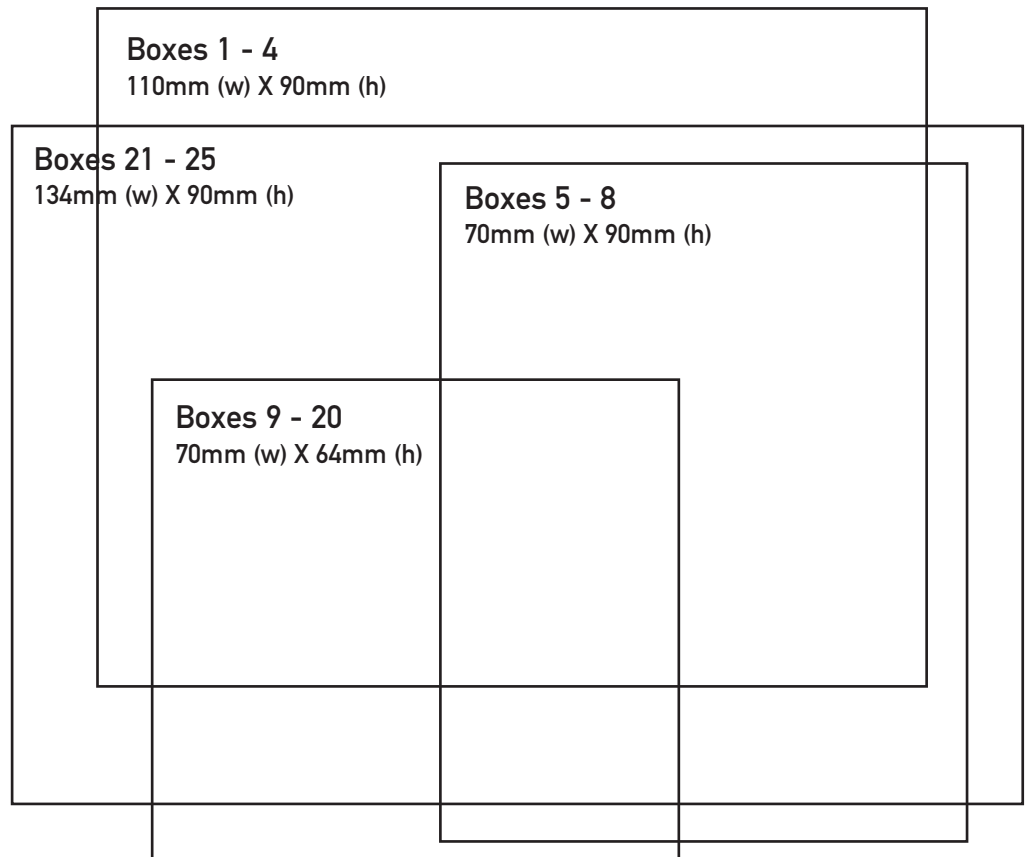

INTERGAME WALLPLANNER 2012

SIZES AND RATES

Boxes 1 - 4

110mm (w) X 90mm (h)

Boxes 5 - 8

70mm (w) X 90mm (h)

Boxes 9 - 20

70mm (w) X 64mm (h)

Boxes 21 - 25

134mm (w) X 90mm (h)

5	1	2	 InterGame YEAR 2012 WALLPLANNER T | +44 161 633 0100 F | +44 161 627 0009 E | intergame@intergame.ltd.uk W | www.intergameonline.com		3	4	6
9						15	
10						16	
11						17	
12						18	
13						19	
14						20	
7	21	22	23	24	25	8	

SPACE RESERVATION NOVEMBER 25 - MATERIALS DECEMBER 9